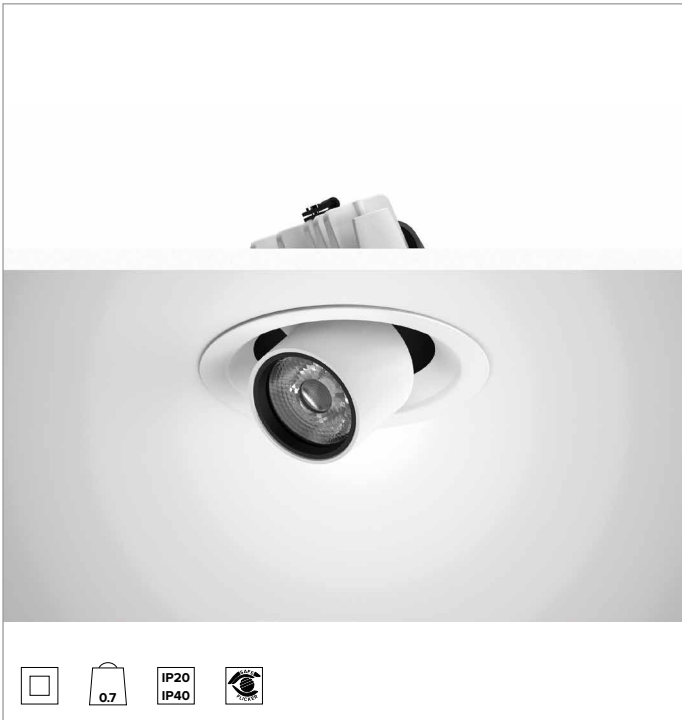

1T9245EL | CCTEVO EXTRACTABLE 125

Recessed extractable LED projector

		2700K	H(m)	D(m)	E _{max} (lx)
		Ra90		41°	
Fixture Power	21W	1	0.74	2957	
Source Flux	2128lm	2	1.49	739	
Fixture Flux	1622lm	3	2.23	329	
Efficacy	79lm/W	4	2.97	185	
TS1333	I _{max} =1389cd/klm	I _{max}	2957cd	5	3.71

Optic: LENS

Beam angles: MWFL

Optical efficiency: 76%

Fixture flux: 1622lm

Luminous efficacy: 79lm/W

Photobiological safety: Compliant with RG1 low risk group

MECHANICAL CHARACTERISTICS

Die-cast white painted anodised aluminium body and dissipator. Friction rotation system on hinges with adjustability of the fixture from -25°/+75° on a vertical plane and can be manually aimed to 355° on a horizontal plane. Trim version with an integrated white ring.

Colour and finish: Plaster white

Weight: 0.7Kg

Degree of protection: IP20 for recessed part

Degree of protection: IP40 for exposed part

ELECTRICAL CHARACTERISTICS

Integrated electronic ON-OFF driver.

Fixture Power: 21W