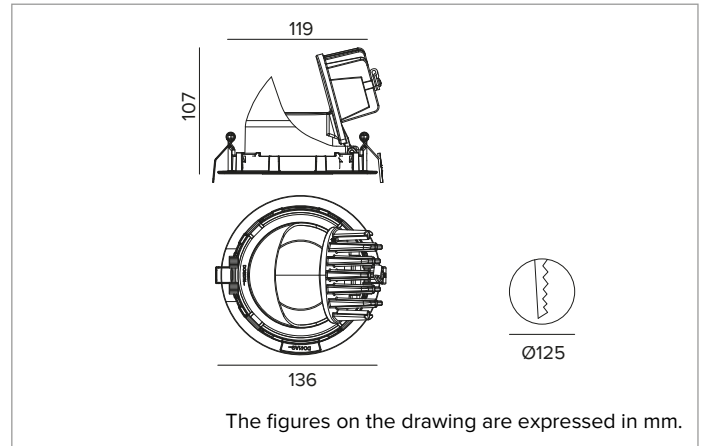

1T9245EL | CCTEVO EXTRACTABLE 125

Recessed extractable LED projector

		2700K	H(m)	D(m)	E _{max} (lx)
		Ra90		41°	
Fixture Power	21W	1	0.74	2957	
Source Flux	2128lm	2	1.49	739	
Fixture Flux	1622lm	3	2.23	329	
Efficacy	79lm/W	4	2.97	185	
TS1333	I _{max} =1389cd/klm	I _{max}	2957cd	5	3.71

CCT nominal: 2700K

Lifetime (L80/B10): >50000h tq +25°C

ILLUMINOTECHNICAL CHARACTERISTICS

MWFL - precision optics with a black silicone cut off ring. Version with a transparent PMMA lens. UGR<22 (EN 12464-1).

Optic: LENS

Beam angles: MWFL

Optical efficiency: 76%

Fixture flux: 1622lm

Luminous efficacy: 79lm/W

Photobiological safety: Compliant with RG1 low risk group

MECHANICAL CHARACTERISTICS

Die-cast white painted anodised aluminium body and dissipator. Friction rotation system on hinges with adjustability of the fixture from -25°/+75° on a vertical plane and can be manually aimed to 355° on a horizontal plane. Trim version with an integrated white ring.

Colour and finish: Plaster white

Weight: 0.7Kg

Degree of protection: IP20 for recessed part

Degree of protection: IP40 for exposed part

ELECTRICAL CHARACTERISTICS

Integrated electronic ON-OFF driver.

Fixture Power: 21W